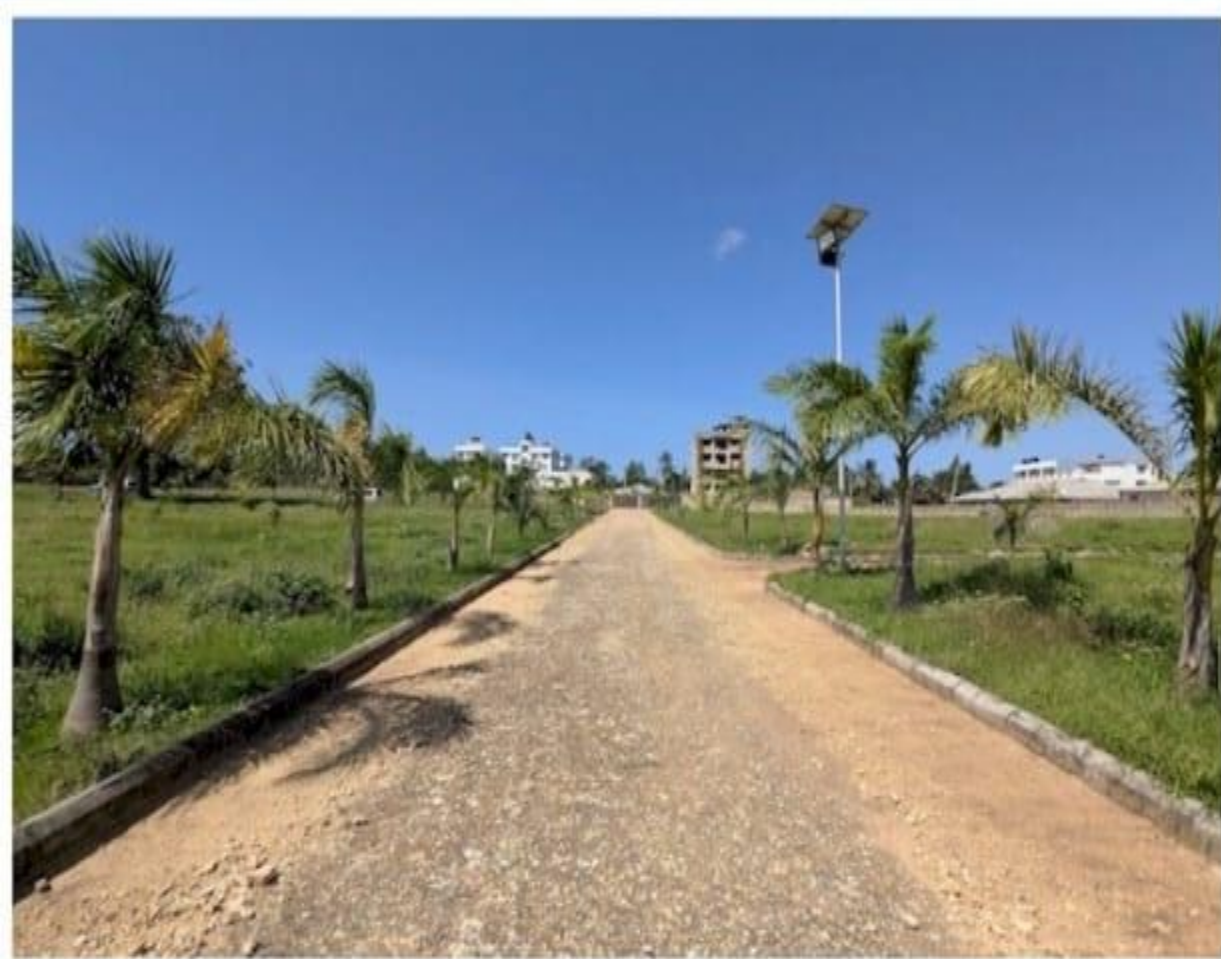

Palm Royale Gardens

*Buy land and build
Your Dream Home*

**PLOTS FOR
SALE**

40 BY 80	KSHS 2.6M
50 BY 80	KSHS 2.6M
50 BY 100	KSHS 3.2M

For Enquiries please contact +254 722 705 294